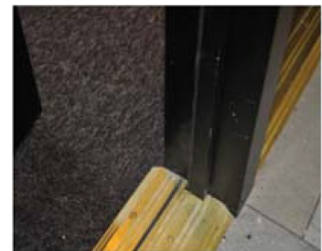

# KEYED REMOVABLE MULLIONS FOR ALUMINUM DOORS

Standard aluminum pairs of doors leak air and water.

Traditional removable mullions are unsightly and do not fix air and water infiltration.

## INTRODUCING GREENFIELD PRODUCTS KEYED REMOVABLE MULLIONS

Carnegie-Stout Public Library  
Dubuque, IA  
Glazing Contractor: Dubuque Glass Co.

Unlike any other, our removable mullion provides optimal efficiency by creating an element barrier all around the door. The Greenfield Products Removable Mullion blends with the door frame to create the most visually appealing mullion available. Coming soon in thermally improved.

# CLEAN SIMPLE EFFECTIVE

Having the **mullion tube** positioned between the single doors eliminate air flow while serving as an element barrier

The **latch plate** affixed to the door frame retains the mullion top

The **base plate** is attached within the thresholds to accept the mullion tube bottom

The locking mechanism is housed within the mullion cavity to shield it from debris and unauthorized tampering.

**Works with all major commercial storefront systems.**  
**Available in 1 3/4" and 2" by 84" and 96".**  
**Custom colors are available**