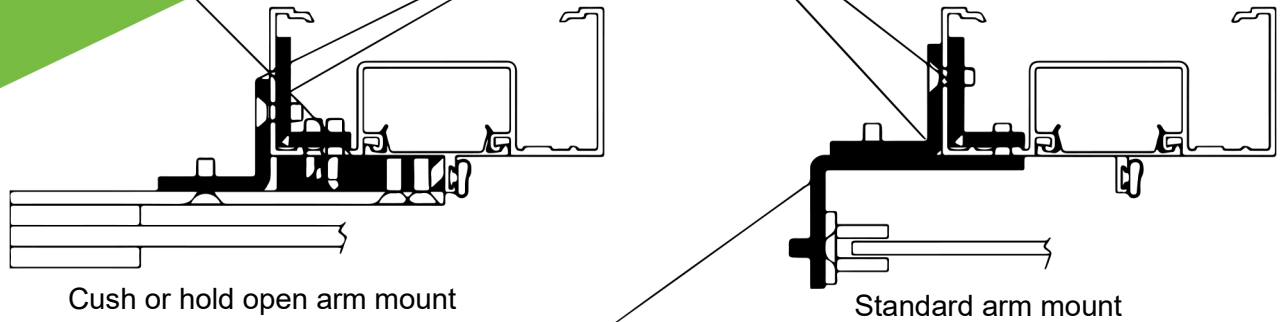

84UNP

INTRODUCING THE NEW (84UNP) REINFORCEMENT PLATE

This plate is especially designed to make any PA mount work with almost all tubes.

Full length 1/2 drop block (84LCP2)

(84UNP) Reinforcement with angle bracket

Alternate 1/2 drop angle bracket (84LCBR)

Closer Reinforcements

Part Number	Image	Description	List Price
-------------	-------	-------------	------------

84UNP		Universal PA mount Fits in most tubes then just add the proper attachment to fit your closer	\$47.17
84LCBR		LCN PA arm bracket eliminates need for 1/2" block and works better with snap in stops Comes in AL/DU/BL colors	\$38.00
84LCP1		LCN type PA 1/2" drop block for PA arm mount Comes in AL/DU/BL colors	\$26.38
84LCP2		LCN Type drop block for PA arm mount with 84UNP reinforcing plate in 4 1/2" header tube Comes in AL/DU/BL colors	\$32.23
84LCP3		Weathered LCN Type drop block for PA arm mount with 84UNP reinforcing plate in 4 1/2" header Comes in AL/DU/BL colors	\$43.34
84LCP4		Weathered LCN Type drop block for PA arm mount with 84UNP reinforcing plate in 6" header Comes in AL/DU/BL colors	\$54.15